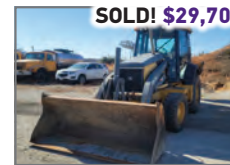

JU9821 '07 Case 521D wheel loader

SOLD! \$29,700

JU9828 '08 John Deere 310SJ backhoe

SOLD! \$55,000

LS9960 '97 Int'l Pierce EA753 pumper fire truck

SOLD! \$44,000

D03472 '13 International WorkStar 7500 dump truck